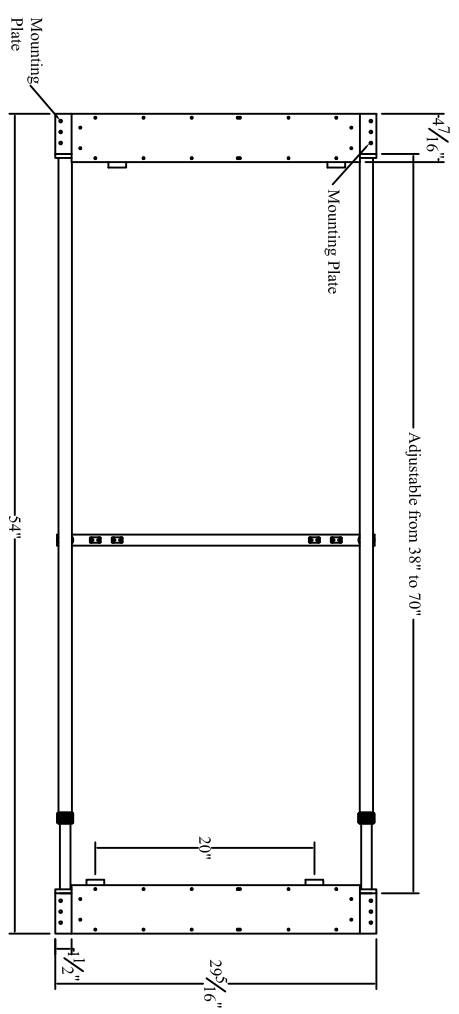

Specifications

Material: 22 ga. Aluminum (22 ga. Stainless Steel available)
Lamps: 4- 33" UVC lamps (Quartz sleeve for max thermal optimization)
Power Supply: 120v Outdoor Rated Electronic power supply
Power Consumption: 150 Watts / 1.45 amps @ 120v
Electrical Housing: Water Tight Design
Note: Mounting hardware supplied

Ultravation, Inc. 212 Ideal Way Poulinney, Vermont 05764 Ph: 802-287-9735 Fx: 802-287-9203 www.Ultravation.com	
Part #: UVMatrix SI-4(G36-20-120) Description: UVMatrix SI with 4 33" UVC lamps. 20" spacing between lamps. Expandable width design. Water tight electrical housing	Drawing #DC-IH-3329 Rev - *
Date: 5/19/10	Scale:
	Creator: JSM