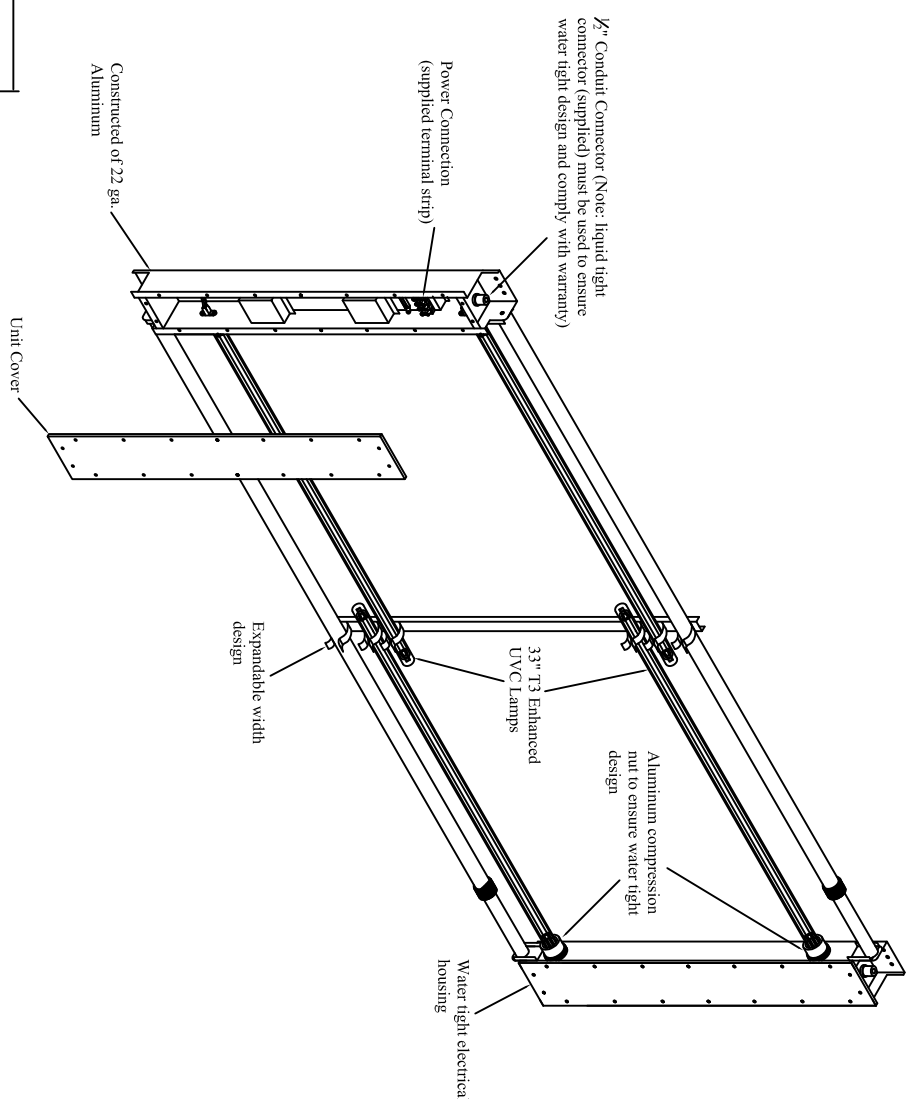

Specifications

Material: 22 ga. Aluminum (22 ga. Stainless Steel available)
Lamps: 4- 33" UVC lamps (Quartz sleeve for max thermal optimization)
Power Supply: 120v Outdoor Rated Electronic power supply
Power Consumption: 150 Watts / 1.45 amps @ 120v
Electrical Housing: Water Tight Design
Note: Mounting hardware supplied

Ultravation, Inc. 212 Ideal Way Poulinney, Vermont 05764 Ph: 802-287-9735 Fx: 802-287-9203 www.Ultravation.com	
Part #: UVMatrix SI-4(G36-20-120) Description: UVMatrix SI with 4 33" UVC lamps. 20" spacing between lamps. Expandable width design. Water tight electrical housing	Drawing #DC-IH-3329 Rev - *
Date: 5/19/10	Scale:
	Creator: JSM